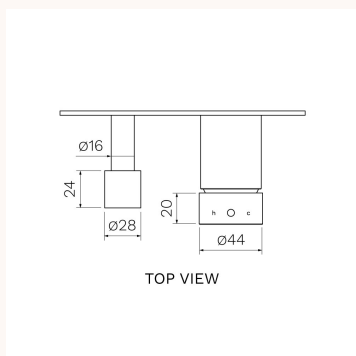

<b>Product type</b>	Bathroom Tapware		
<b>Brand</b>	PARISI		
<b>Collection</b>	Envy II		
<b>Range</b>	Design		
<b>Designers</b>	PARISI Design Team		
<b>WxDxH</b>	180mm x 60mm x 120mm		
<b>Colour / Finish</b>	 Chrome	 Matt Black	 Brushed Nickel
	 Brushed Brass	 Matt Bronze	 Fucile
<b>Material</b>	Brass I PVD I Electroplate		

<b>Warranty</b>	15 Year Warranty
<b>Availability</b>	Stocked Item
<b>Features:</b>	Backplate (mm): 180 x 80. Tilt and Turn Operation
<b>Installation Instructions:</b>	Install with in-wall body (included).