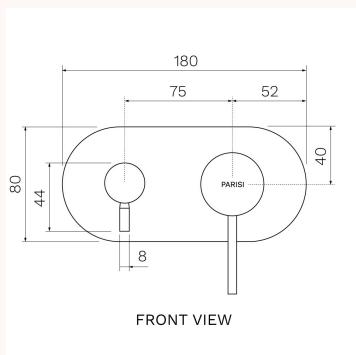

<b>Product type</b>	Bathroom Tapware		
<b>Brand</b>	PARISI		
<b>Collection</b>	Envy II		
<b>Range</b>	Design		
<b>Designers</b>	PARISI Design Team		
<b>WxDxH</b>	180mm x 60mm x 120mm		
<b>Colour / Finish</b>	 Chrome	 Matt Black	 Brushed Nickel
	 Brushed Brass	 Matt Bronze	 Fucile
<b>Material</b>	Brass I PVD I Electroplate		

<b>Warranty</b>	15 Year Warranty
<b>Availability</b>	Stocked Item
<b>Features:</b>	Backplate (mm): 180 x 80. Tilt and Turn Operation
<b>Installation Instructions:</b>	Install with in-wall body (included).