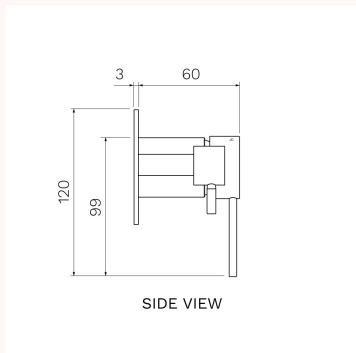

<b>Product type</b>	Bathroom Tapware		
<b>Brand</b>	PARISI		
<b>Collection</b>	Envy II		
<b>Range</b>	Design		
<b>Designers</b>	PARISI Design Team		
<b>WxDxH</b>	180mm x 60mm x 120mm		
<b>Colour / Finish</b>	 Chrome	 Matt Black	 Brushed Nickel
	 Brushed Brass	 Matt Bronze	 Fucile
<b>Material</b>	Brass I PVD I Electroplate		

<b>Warranty</b>	15 Year Warranty
<b>Availability</b>	Stocked Item
<b>Features:</b>	Backplate (mm): 180 x 80. Tilt and Turn Operation
<b>Installation Instructions:</b>	Install with in-wall body (included).