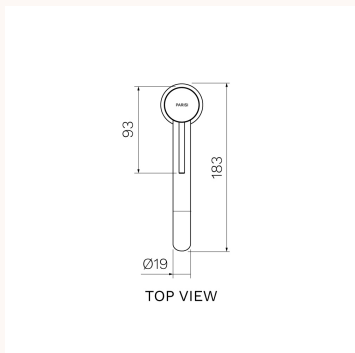

Envy II Vessel Basin Mixer

P2.01-1HH, P2.01-1HH.02, P2.01-1HH.41, P2.01-1HH.46, P2.01-1HH.48, P2.01-1HH.50

The pure and unadorned styling of the Envy II Collection is available in matching showers, kitchen mixers and bathroom accessories. Brushed Nickel, Brushed Brass, Matt Bronze and Fucile finishes are PVD. Chrome and Matt Black finishes are Electroplate.

Product type	Bathroom Tapware
Brand	PARISI
Collection	Envy II
Range	Design
Designers	PARISI Design Team
WxDxH	46mm x 183mm x 266mm
Colour / Finish	<div style="display: flex; justify-content: space-around; align-items: center;"> <div style="text-align: center;">  Chrome </div> <div style="text-align: center;">  Matt Black </div> <div style="text-align: center;">  Brushed Nickel </div> </div> <div style="display: flex; justify-content: space-around; align-items: center; margin-top: 5px;"> <div style="text-align: center;">  Brushed Brass </div> <div style="text-align: center;">  Matt Bronze </div> <div style="text-align: center;">  Fucile </div> </div>
Material	Brass I PVD I Electroplate
WELS	6 Star WELS
Nominal Flow Rate (L/m)	4.5 L/min

Warranty	15 Year Warranty
Availability	Stocked Item
Features:	151mm reach. Concealed aerator.