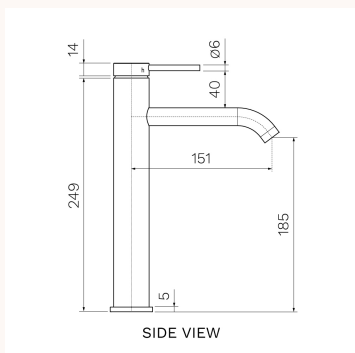

Envy II Vessel Basin Mixer

P2.01-1HH, P2.01-1HH.02, P2.01-1HH.41, P2.01-1HH.46, P2.01-1HH.48, P2.01-1HH.50

The pure and unadorned styling of the Envy II Collection is available in matching showers, kitchen mixers and bathroom accessories. Brushed Nickel, Brushed Brass, Matt Bronze and Fucile finishes are PVD. Chrome and Matt Black finishes are Electroplate.

Product type	Bathroom Tapware
Brand	PARISI
Collection	Envy II
Range	Design
Designers	PARISI Design Team
WxDxH	46mm x 183mm x 266mm
Colour / Finish	<div style="display: flex; justify-content: space-around; align-items: center;"> <div style="text-align: center;">  Chrome </div> <div style="text-align: center;">  Matt Black </div> <div style="text-align: center;">  Brushed Nickel </div> </div> <div style="display: flex; justify-content: space-around; align-items: center; margin-top: 5px;"> <div style="text-align: center;">  Brushed Brass </div> <div style="text-align: center;">  Matt Bronze </div> <div style="text-align: center;">  Fucile </div> </div>
Material	Brass I PVD I Electroplate
WELS	6 Star WELS
Nominal Flow Rate (L/m)	4.5 L/min