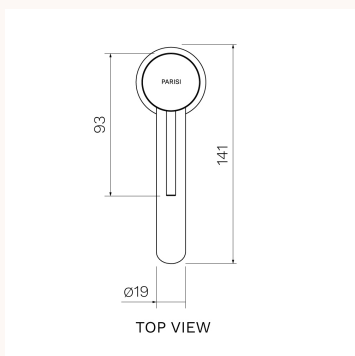

Envy II Basin Mixer

P2.01-1H, P2.01-1H.02, P2.01-1H.41, P2.01-1H.46, P2.01-1H.48, P2.01-1H.50

The pure and unadorned styling of the Envy II Collection is available in matching showers, kitchen mixers and bathroom accessories. Brushed Nickel, Brushed Brass, Matt Bronze and Fucile finishes are PVD. Chrome and Matt Black finishes are Electroplate.

SIDE VIEW

TOP VIEW

FRONT VIEW

Product type	Bathroom Tapware
Brand	PARISI
Collection	Envy II
Range	Design
Designers	PARISI Design Team
WxDxH	46mm x 141mm x 146mm
Colour / Finish	<div style="display: flex; justify-content: space-around; align-items: center;"> <div style="text-align: center;">  Chrome </div> <div style="text-align: center;">  Matt Black </div> <div style="text-align: center;">  Brushed Nickel </div> </div> <div style="display: flex; justify-content: space-around; align-items: center; margin-top: 5px;"> <div style="text-align: center;">  Brushed Brass </div> <div style="text-align: center;">  Matt Bronze </div> <div style="text-align: center;">  Fucile </div> </div>
Material	Brass I PVD I Electroplate
WELS	6 Star WELS
Nominal Flow Rate (L/m)	4.5 L/min

Warranty	15 Year Warranty
Availability	Stocked Item
Features:	111mm reach. Concealed aerator.

PARISI