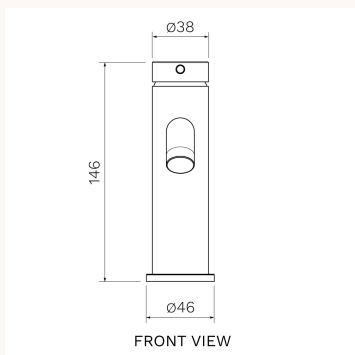

SIDE VIEW

TOP VIEW

FRONT VIEW

Product type	Bathroom Tapware
Brand	PARISI
Collection	Envy II
Range	Design
Designers	PARISI Design Team
WxDxH	46mm x 141mm x 146mm
Colour / Finish	<div style="display: flex; justify-content: space-around; align-items: center;"> <div style="text-align: center;">  Chrome </div> <div style="text-align: center;">  Matt Black </div> <div style="text-align: center;">  Brushed Nickel </div> </div> <div style="display: flex; justify-content: space-around; align-items: center; margin-top: 5px;"> <div style="text-align: center;">  Brushed Brass </div> <div style="text-align: center;">  Matt Bronze </div> <div style="text-align: center;">  Fucile </div> </div>
Material	Brass I PVD I Electroplate
WELS	6 Star WELS
Nominal Flow Rate (L/m)	4.5 L/min