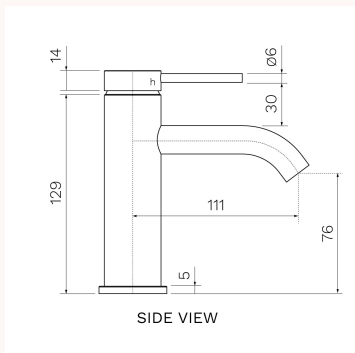

SIDE VIEW

TOP VIEW

FRONT VIEW

Product type	Bathroom Tapware
Brand	PARISI
Collection	Envy II
Range	Design
Designers	PARISI Design Team
WxDxH	46mm x 141mm x 146mm
Colour / Finish	<div style="display: flex; justify-content: space-around; align-items: center;"> <div style="text-align: center;">  Chrome </div> <div style="text-align: center;">  Matt Black </div> <div style="text-align: center;">  Brushed Nickel </div> </div> <div style="display: flex; justify-content: space-around; align-items: center; margin-top: 5px;"> <div style="text-align: center;">  Brushed Brass </div> <div style="text-align: center;">  Matt Bronze </div> <div style="text-align: center;">  Fucile </div> </div>
Material	Brass I PVD I Electroplate
WELS	6 Star WELS
Nominal Flow Rate (L/m)	4.5 L/min

Warranty	15 Year Warranty
Availability	Stocked Item
Features:	111mm reach. Concealed aerator.

PARISI