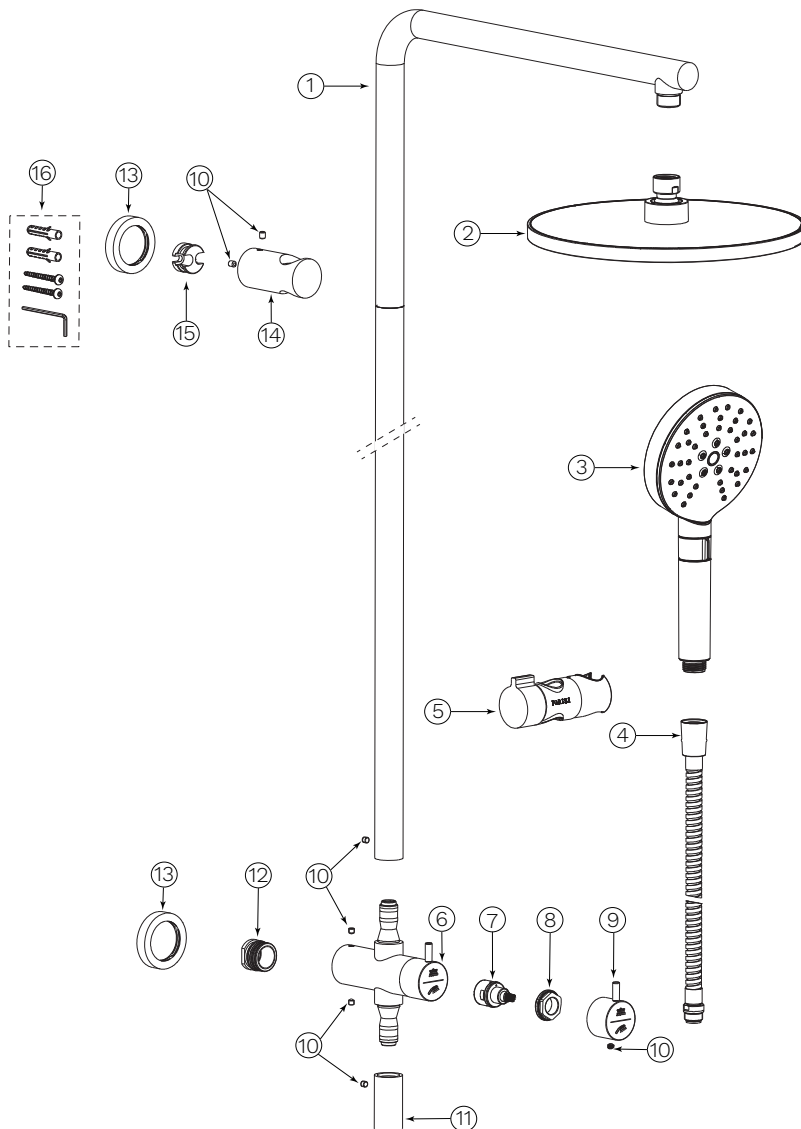

ENVY II SHOWER COLUMN
SPARE PARTS

P2.08-DTW

NO.	DESCRIPTION	CODE
1	Envy II Shower Rail and Arm Set Only	SCR04
2	Envy II Round Shower Head 245mm	P2.SH.A245
3	Envy II Hand Shower (3 Function)	XP2.HS-3
4	Shower Hose (1.25m) 3/8" M connection	SP.HO01
5	Slider for P2.08 Rail	SP.P208.SLD
6	Diverter Assembly for P2 Shower Column	SP.P208T.DIV
7	2-Way Diverter Cartridge for P2 Column	X5A002N
8	Locknut for P2.08 Diverter Cartridge	SP.P208.LN
9	Envy II Shower Column Diverter Handle	SP.HNDVR.P208
10	Grub screw M5 2.5mm x 5mm	SP.GS255
11	Water Outlet Connector P1 & P2 Column	SP.P108.WO
12	Water Inlet Connection E2 P2 & P208 Rails	SP.E2SR.WC
13	Flange for P2, P2.08 & E2 Rails & E2 Arms	SP.P2.FL
14	Bracket without Water for P1 & P2 Column	SP.P108.WB
15	Wall Fixing Bracket for P1 & P2 Column	SP.P208.WF
16	Fixing Kit for P1 & P2 Shower Column	SP.P208.FK