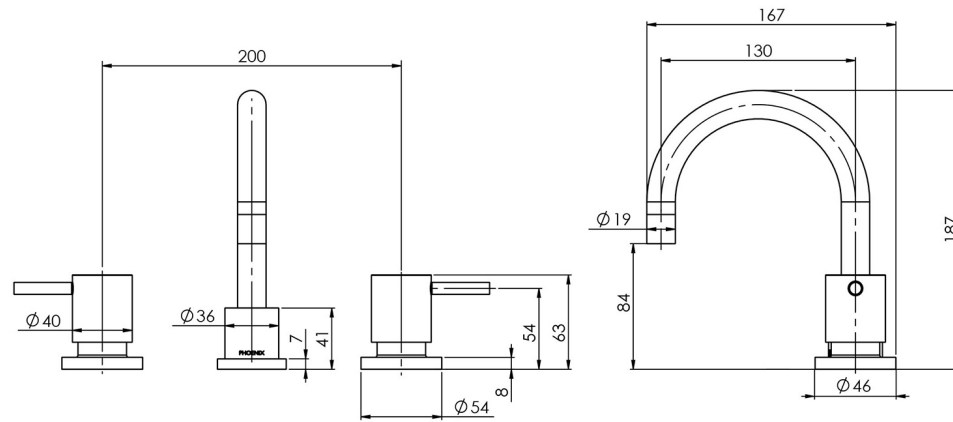

VIVID PIN LEVER

VIVID PIN LEVER BASIN SET SWIVEL GOOSENECK OUTLET

SPECIFICATIONS

AVAILABLE IN

VP101 CHR
Chrome

INFORMATION

Temperature Rating
1 - 75°C

Pressure Rating
150 - 500kPa