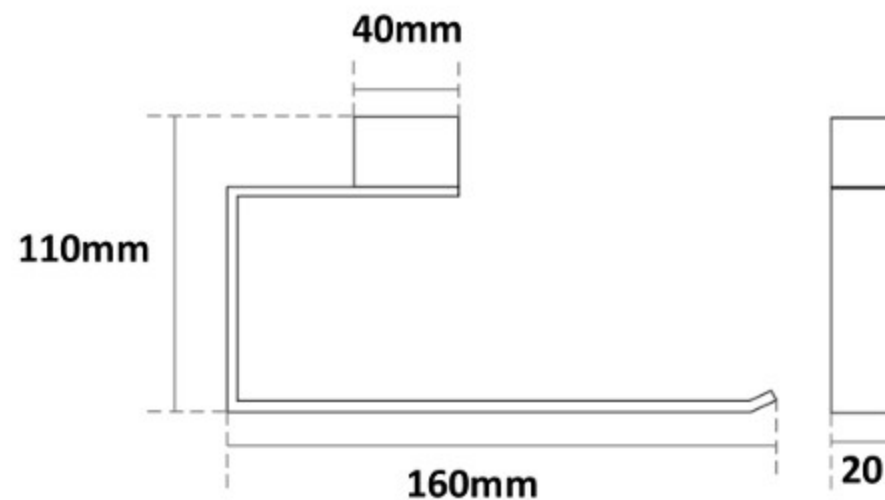

ZOYA TOILET ROLL HOLDER BLACK 7836BL

- Contemporary new design
- Available in chrome & electroplated matte black
- Dual fixing for added stability
- Brass construction
- 10 year replacement warranty

MILLENNIUM TAPWARE