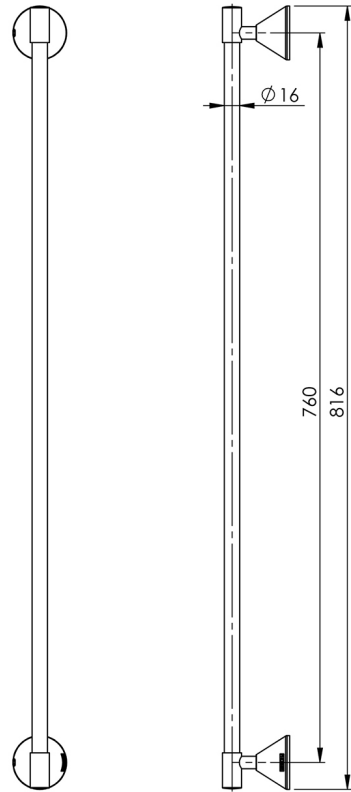

IVY

IVY SINGLE TOWEL RAIL 760MM

SPECIFICATIONS

AVAILABLE IN

YV802 CHR
Chrome

INFORMATION

MAINTENANCE AND CARE:

- All surfaces should be cleaned with mild liquid detergent or soap and water.
- Do not use cream cleaners or citrus based cleaning products, as they are abrasive.
- Use of unsuitable cleaning agents may damage the surface.
- Any damage caused in this way will not be covered by warranty.

Please visit <https://www.phoenixtapware.com.au/warranty> to view the full warranty