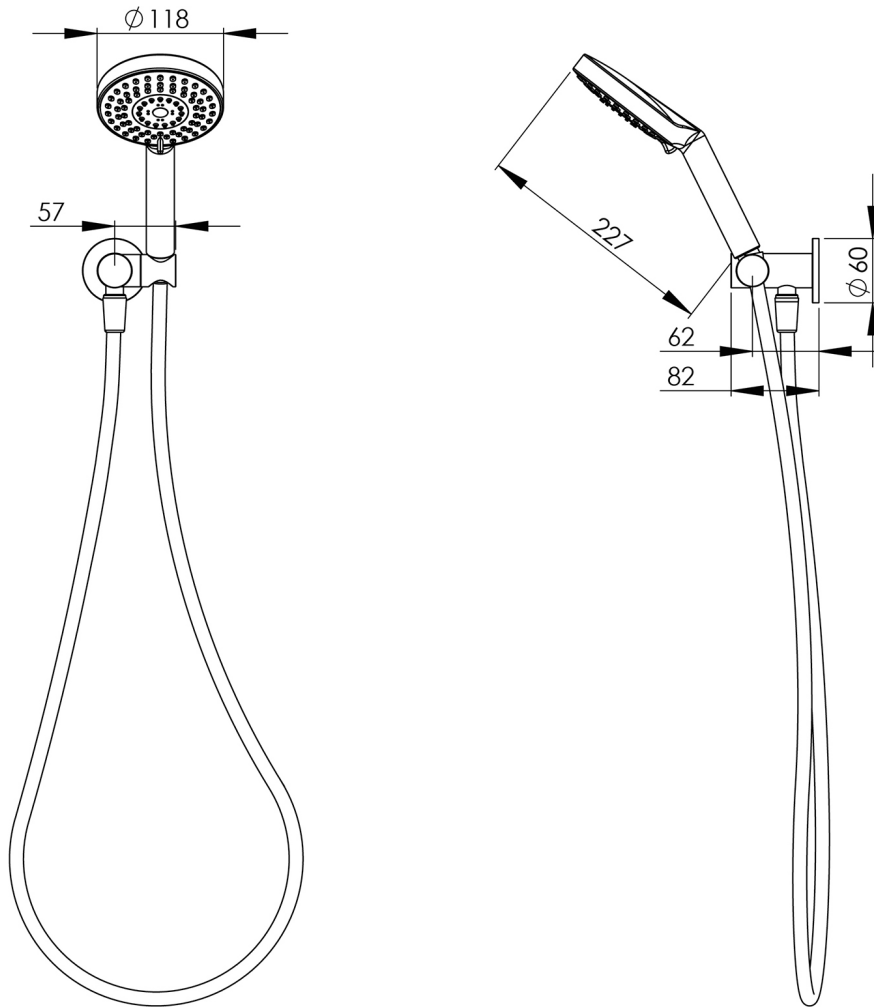

VIVID

VIVID HAND SHOWER

SPECIFICATIONS

AVAILABLE IN

V683 CHR
Chrome

V683 BN
Brushed
Nickel

V683 GM
Gun Metal

V683 MB
Matte Black

V683-12
Brushed
Gold

INFORMATION

Temperature Rating
1 - 75°C

Pressure Rating
150 - 500kPa

MAINTENANCE AND CARE:

- All surfaces should be cleaned with mild liquid detergent or soap and water.
- Do not use cream cleaners or citrus based cleaning products, as they are abrasive.
- Use of unsuitable cleaning agents may damage the surface.
- Any damage caused in this way will not be covered by warranty.