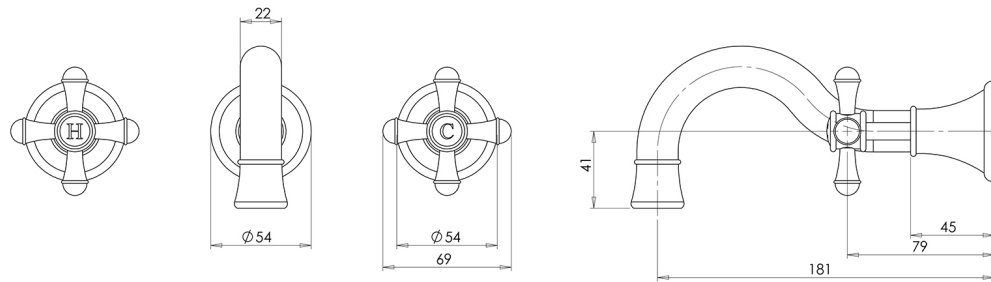

NOSTALGIA

NOSTALGIA BATH SET 180MM SHEPHERDS CROOK

SPECIFICATIONS

AVAILABLE IN

NS111 CHR
Chrome

INFORMATION

Temperature Rating
1 - 75°C

Pressure Rating
150 - 500kPa