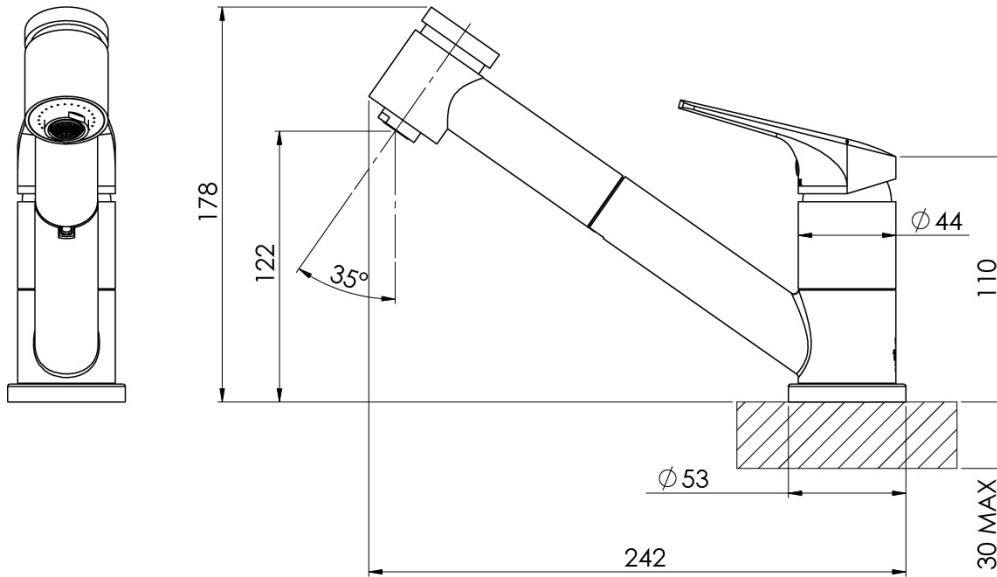

IVY MKII

IVY MKII PULL OUT SINK MIXER

SPECIFICATIONS

AVAILABLE IN

154-7100-00
Chrome

INFORMATION

Temperature Rating
1 - 75°C

Pressure Rating
150 - 500kPa