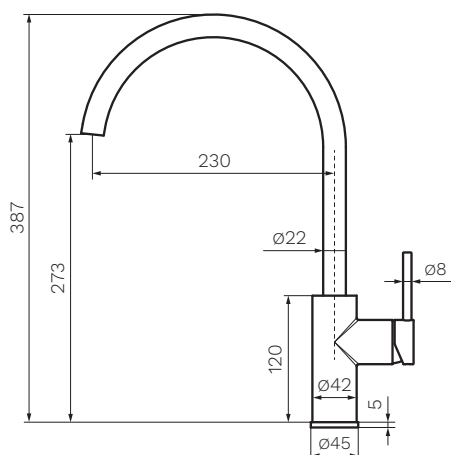

Envy Kitchen Mixer with Round Spout

Product Code: PP.07-1HR.XX

(see colour codes below)

The elegant Envy kitchen mixer will complement many kitchen styles. With a high spout and generous reach it will suit the most committed of home cooks.

- Colour & Finish** — Chrome Polished, Black Matt (02), Brushed Nickel (41), Brushed Brass (46), Bronze (48), Fucile (50)
- Material** — Brass
- Dimensions** — 98 x 264 x 392mm
- Operation** — Tilt and turn
- Outlet Type** — 230mm Reach. Concealed aerator
- Application** — Kitchen, Basin
- WELS** — 6 STAR 4.5L/min flow
- Warranty** — 15 years (Conditions Apply)

Installation note:

Allow minimum 70mm from center of taphole to slashback.

PARISI