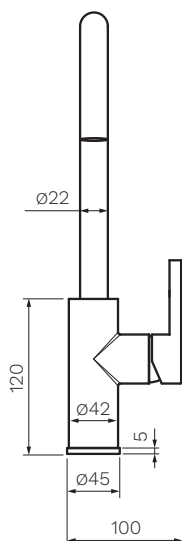

Elli Kitchen Mixer with Round Spout

Product Code: PE.07-1HR

Combining contemporary European design with a clear presence, the Elli Kitchen Mixer will complement all styles of kitchen.

Polished
Chrome

Colour & Finish	— Chrome Polished
Material	— Brass
Dimensions	— 100 x 242 x 387mm
Outlet Type	— Swivel, 230mm Reach. Concealed aerator
Application	— Kitchen, Basin, Laundry
WELS	— 6 STAR 4.5L/min
Warranty	— 15 Years (Conditions Apply)

Installation note:

Allow minimum 70mm from center of tap hole to slashback.

PARISI