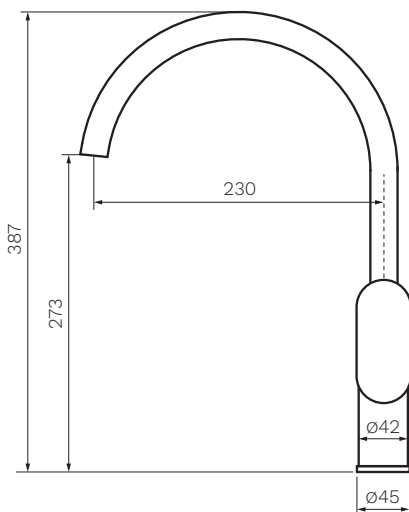

Elli Kitchen Mixer with Round Spout

Product Code: PE.07-1HR

Combining contemporary European design with a clear presence, the Elli Kitchen Mixer will complement all styles of kitchen.

Polished
Chrome

Colour & Finish	— Chrome Polished
Material	— Brass
Dimensions	— 100 x 242 x 387mm
Outlet Type	— Swivel, 230mm Reach. Concealed aerator
Application	— Kitchen, Basin, Laundry
WELS	— 6 STAR 4.5L/min
Warranty	— 15 Years (Conditions Apply)

Installation note:

Allow minimum 70mm from center of tap hole to slashback.

PARISI