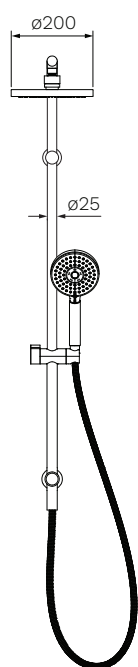

## Envy Shower Column with Sliding Rail

**Product Code: P2.08-D2W.XX**

(see colour codes below)

The Envy Wall Mounted Shower Column combines an overhead rose, hand shower and a knob diverter. Contemporary European design and a clear presence mean this shower column will complement all bathroom styles.

- Colour & Finish** — Chrome Polished, Black Matt (02), Brushed Nickel (41), Brushed Brass (46), Bronze Matt (48), Fucile (50)
- Material** — Brass Rail, ABS Rose and Hand piece
- W x D x H** — 200 x 480 x 1206mm
- Spray Patterns** — Rain, Champagne & Massage (Hand piece only)
- Water Inlet** — G1/2 Internal incorporated in rail post  
Default: Bottom post. Optional: Top post
- Hose Length** — 1.2m metal hose (Stretches to 1.5m)
- Pressure Rating** — Min. 150kPa - Max. 500kPa
- WELS** — 3 STAR 7.0L/min
- Warranty** — 15 Years (Conditions Apply)