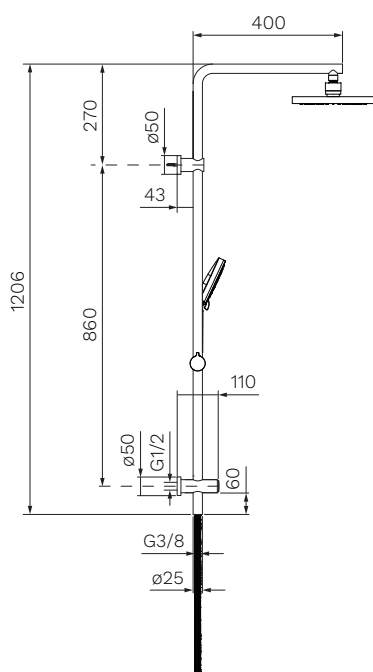

## Envy Shower Column with Sliding Rail

**Product Code: P2.08-D2W.XX**

(see colour codes below)

The Envy Wall Mounted Shower Column combines an overhead rose, hand shower and a knob diverter. Contemporary European design and a clear presence mean this shower column will complement all bathroom styles.

- Colour & Finish** — Chrome Polished, Black Matt (02), Brushed Nickel (41), Brushed Brass (46), Bronze Matt (48), Fucile (50)
- Material** — Brass Rail, ABS Rose and Hand piece
- W x D x H** — 200 x 480 x 1206mm
- Spray Patterns** — Rain, Champagne & Massage (Hand piece only)
- Water Inlet** — G1/2 Internal incorporated in rail post  
Default: Bottom post. Optional: Top post
- Hose Length** — 1.2m metal hose (Stretches to 1.5m)
- Pressure Rating** — Min. 150kPa - Max. 500kPa
- WELS** — 3 STAR 7.0L/min
- Warranty** — 15 Years (Conditions Apply)